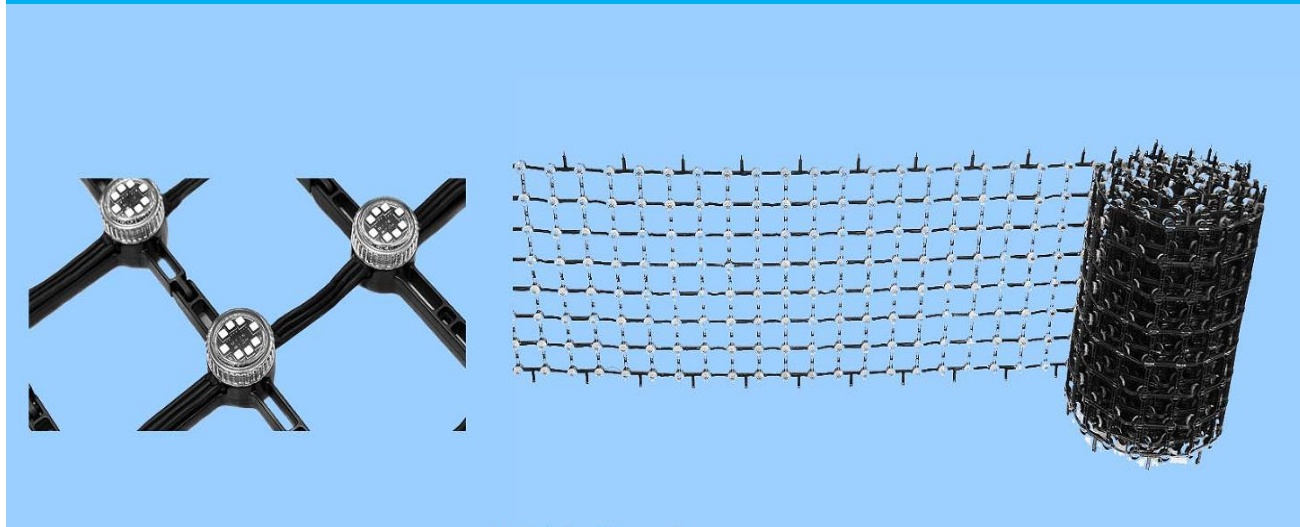

LM8 mesh led display

Pictures:

Features:

- The led screen body can be arbitrarily bent into arcs, circles, waves, etc;
- Fast lock design ensures that the screen can be quickly installed without tools;
- LED strips can be taken out individually for a variety of creative looks;
- The front and back of the screen are IP65;
- The transparency is more than 70%;
- It can be hanging installation;
- Fast maintenance;