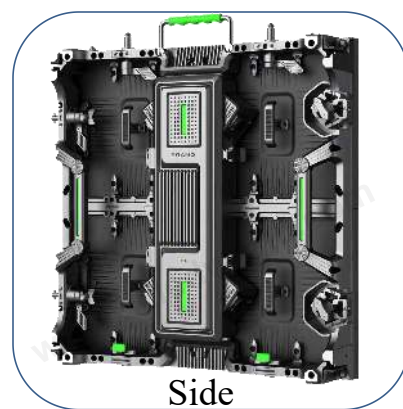

### Module & cabinet:

### Features:

- Suitable for P2.604, P2.976, P3.91, P4.81 outdoor
- Modular control box easy for changing power supply and receiving card
- Magnetic module design to realize quick front and back service
- Location pins left and right for fast assembly
- Lightweight only 7.7kg per panel
- Super thin, only 85mm thickness
- Power connectors & ethernet connectors are easy to assemble & disassemble