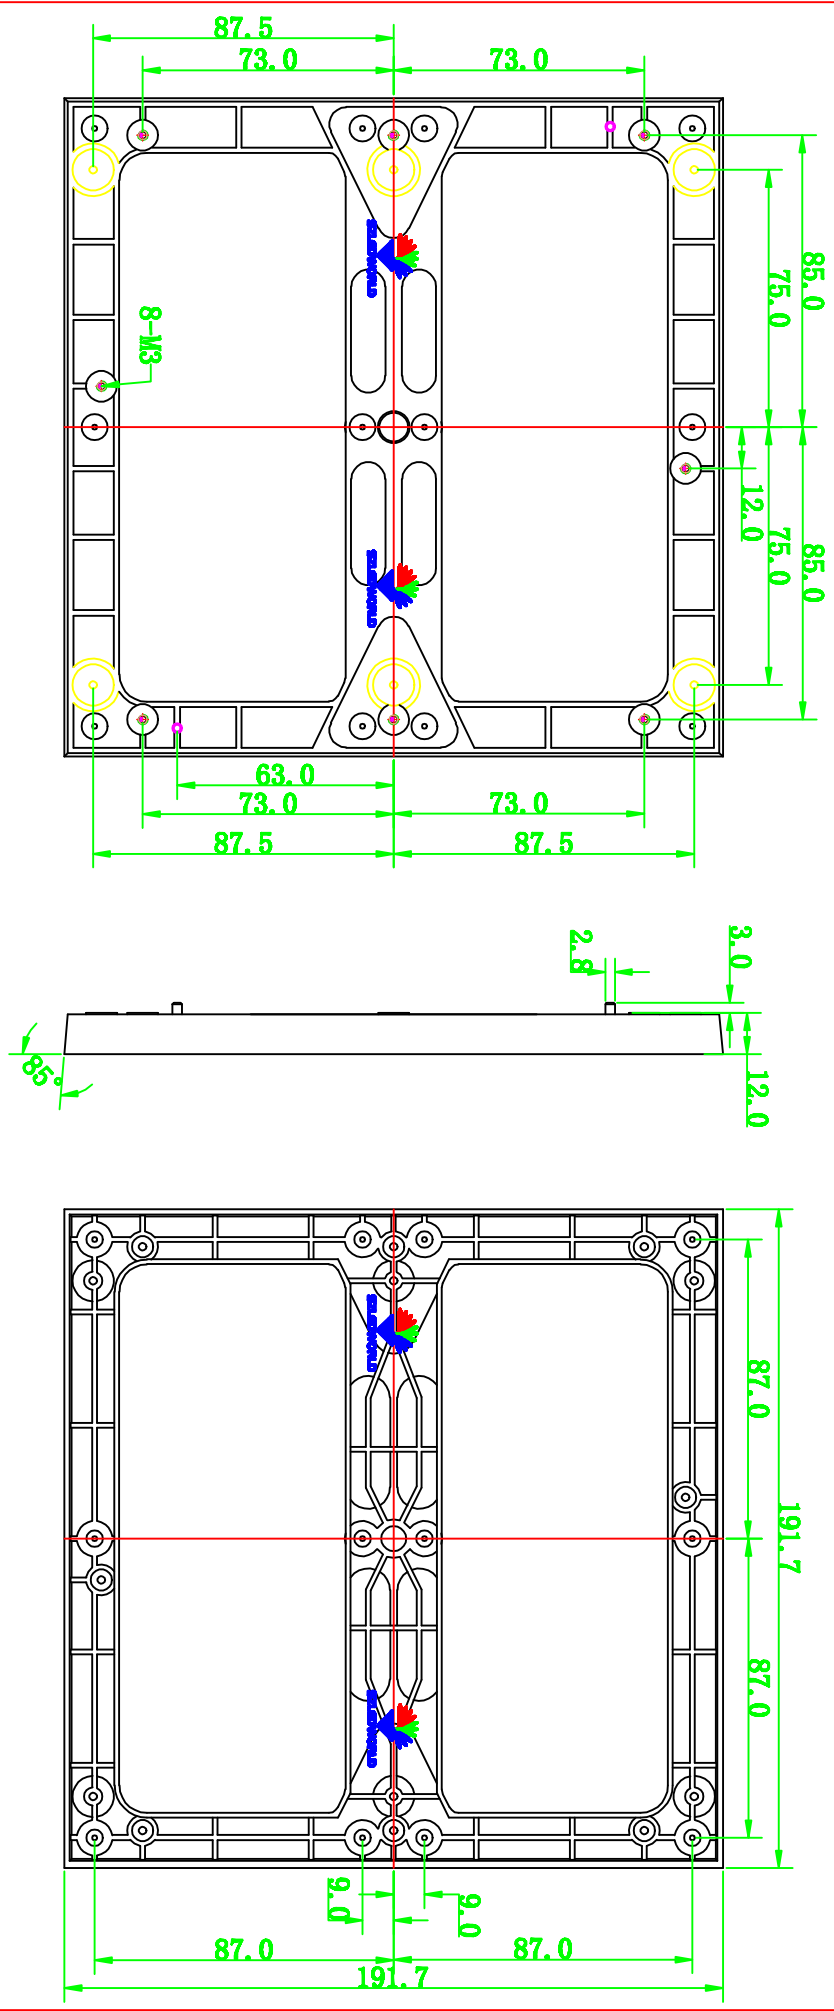

1 2 3 4 5 6 7 8

| | | | | | | | | | |
|----|----|----|----|----|----|----|----|----|----|
| ?? | ?? | ?? | ?? | ?? | ?? | ?? | ?? | ?? | ?? |
|----|----|----|----|----|----|----|----|----|----|

| | | | | | |
|--|--|-----------------|--|----------|--|
| | | Name | | Material | |
| P3 Indoor 182x182mm led module hole position | | Weight | | | |
| Scale | | Sheet of sheets | | | |
| System | | Station | | Standard | |
| Active | | Auditing | | Approve | |
| Draw | | Ver | | | |
| Check | | | | | |